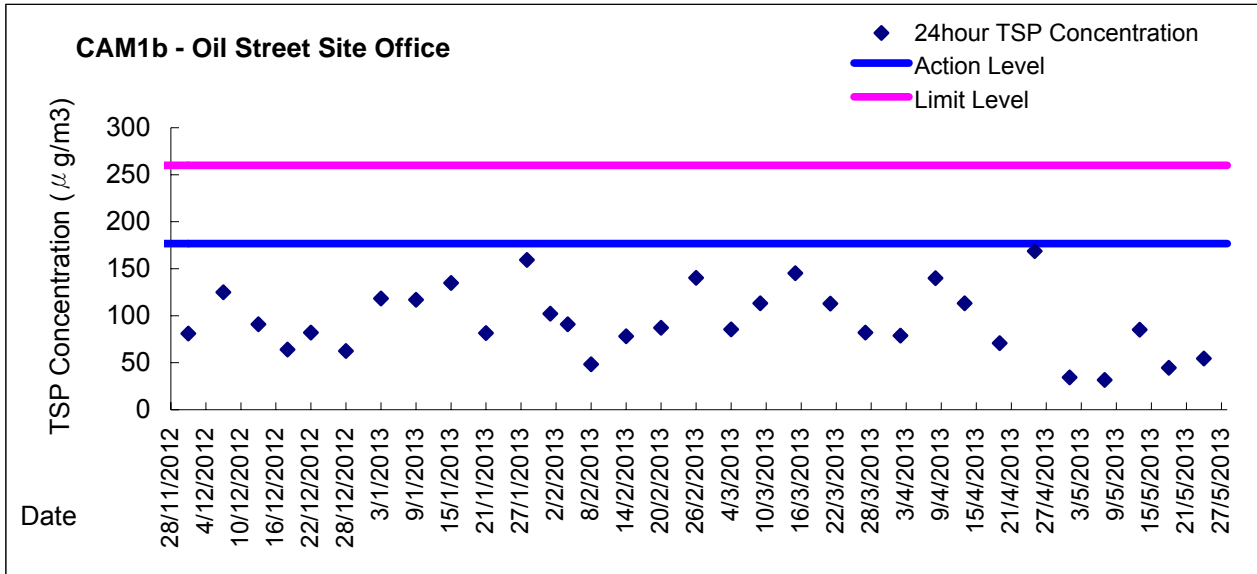

Graphic Presentation of 1 hour TSP Result

Graphic Presentation of 1 hour TSP Result

Graphic Presentation of 24 hour TSP Result

Graphic Presentation of 24 hour TSP Result