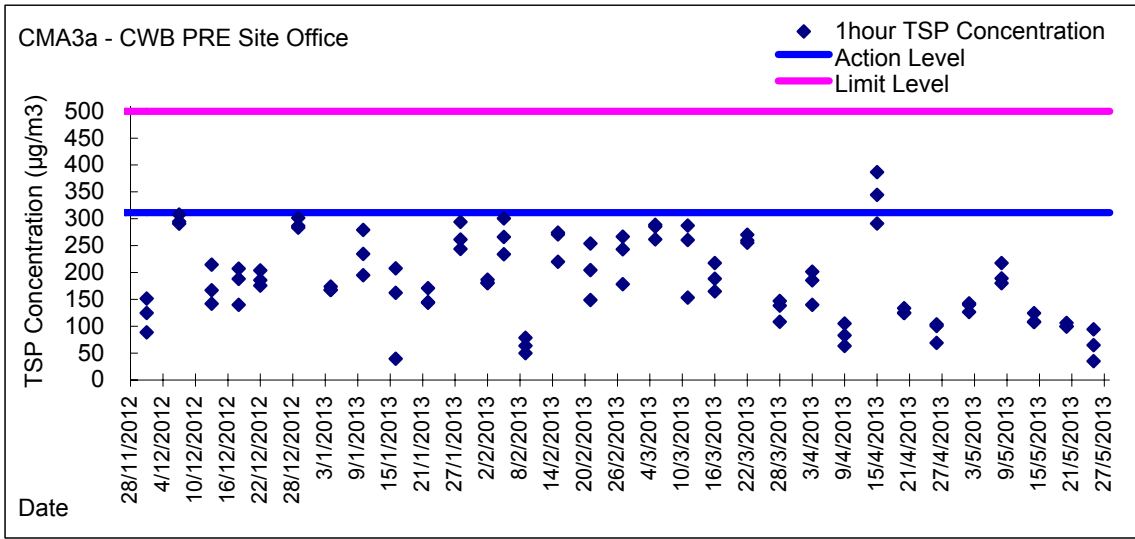

Graphic Presentation of 1 hour TSP Result

Graphic Presentation of 1 hour TSP Result

Graphic Presentation of 24 hour TSP Result

Graphic Presentation of 24 hour TSP Result