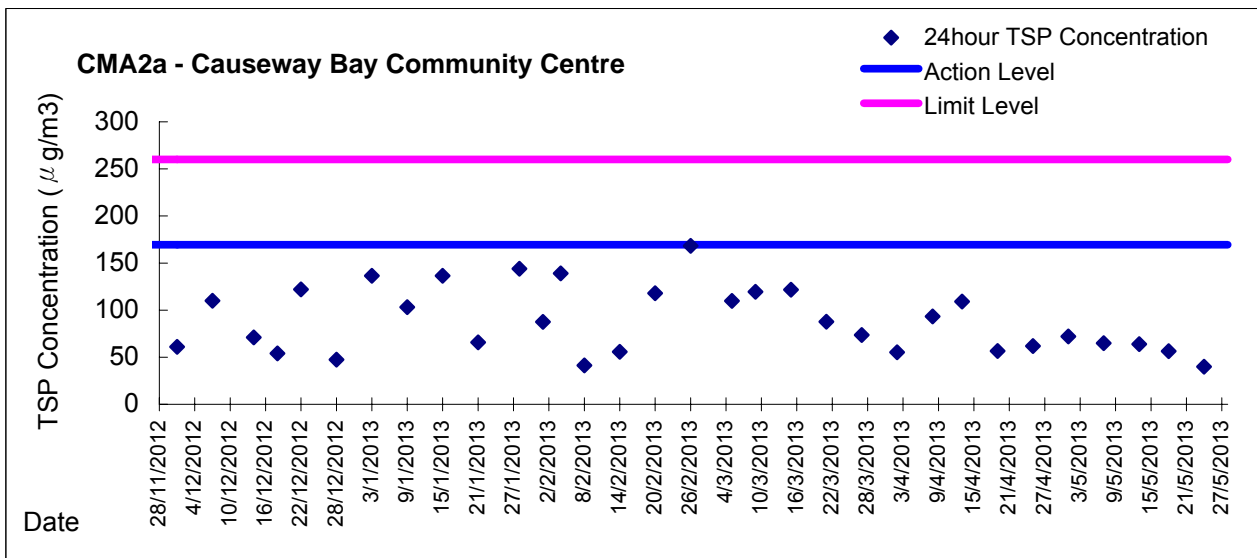

Graphic Presentation of 1 hour TSP Result

Graphic Presentation of 1 hour TSP Result

Graphic Presentation of 24 hour TSP Result

Graphic Presentation of 24 hour TSP Result