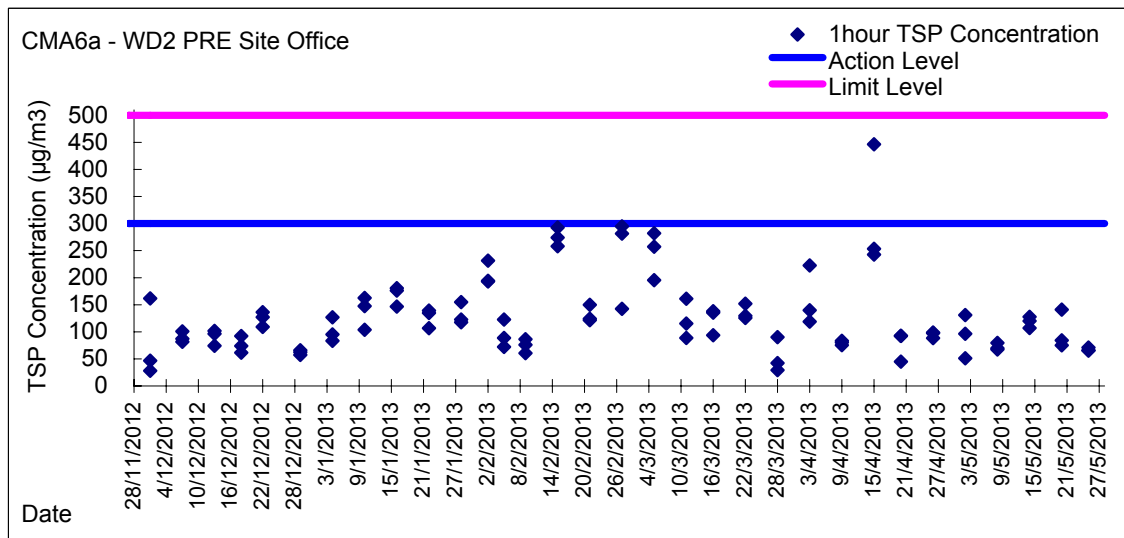

Graphic Presentation of 1 hour TSP Result

Graphic Presentation of 1 hour TSP Result

Graphic Presentation of 24 hour TSP Result

Graphic Presentation of 24 hour TSP Result