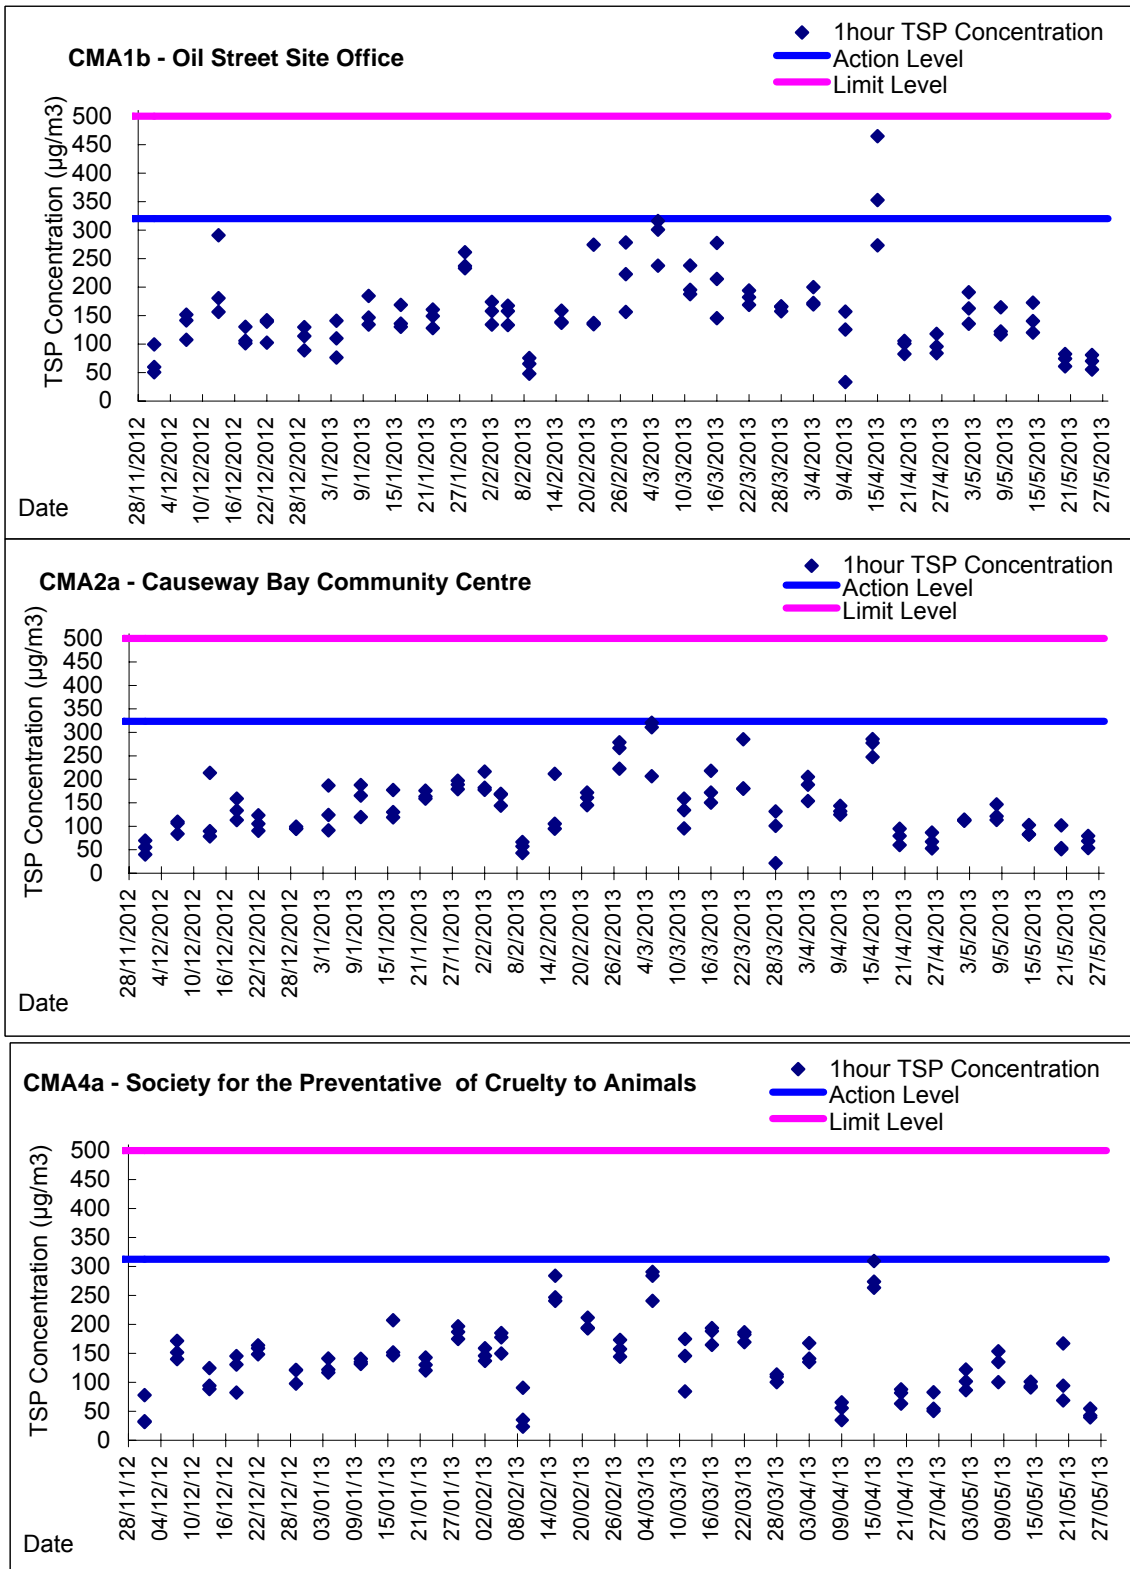

Graphic Presentation of 1 hour TSP Result

Graphic Presentation of 1 hour TSP Result

Graphic Presentation of 24 hour TSP Result

Graphic Presentation of 24 hour TSP Result