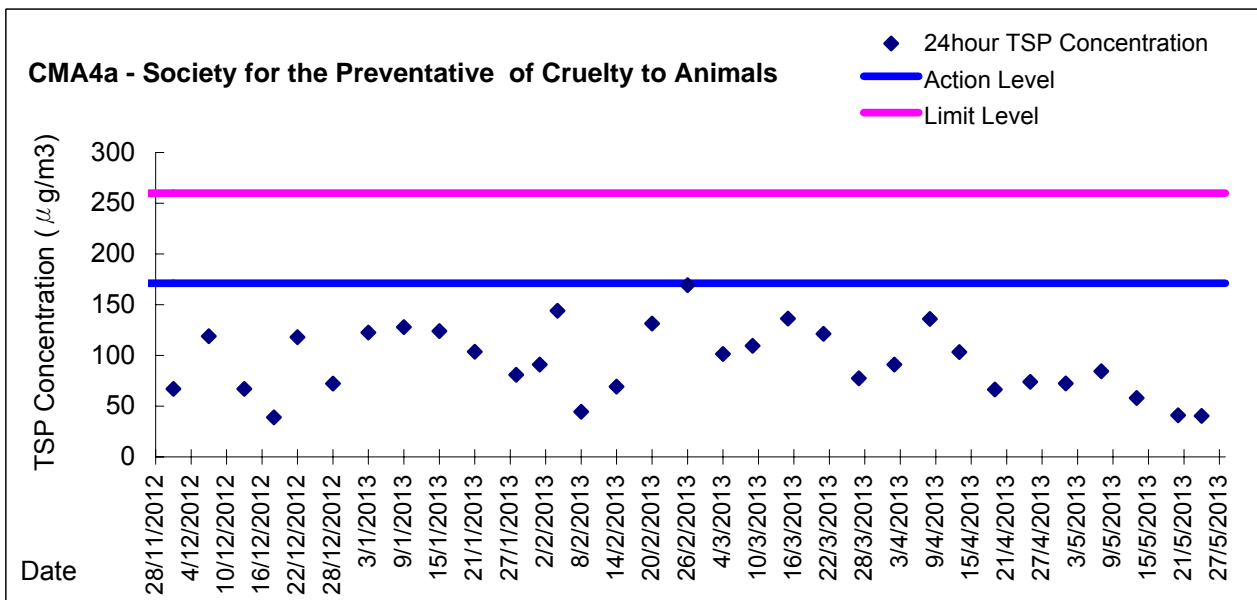

Graphic Presentation of 1 hour TSP Result

Graphic Presentation of 1 hour TSP Result

Graphic Presentation of 24 hour TSP Result

Graphic Presentation of 24 hour TSP Result