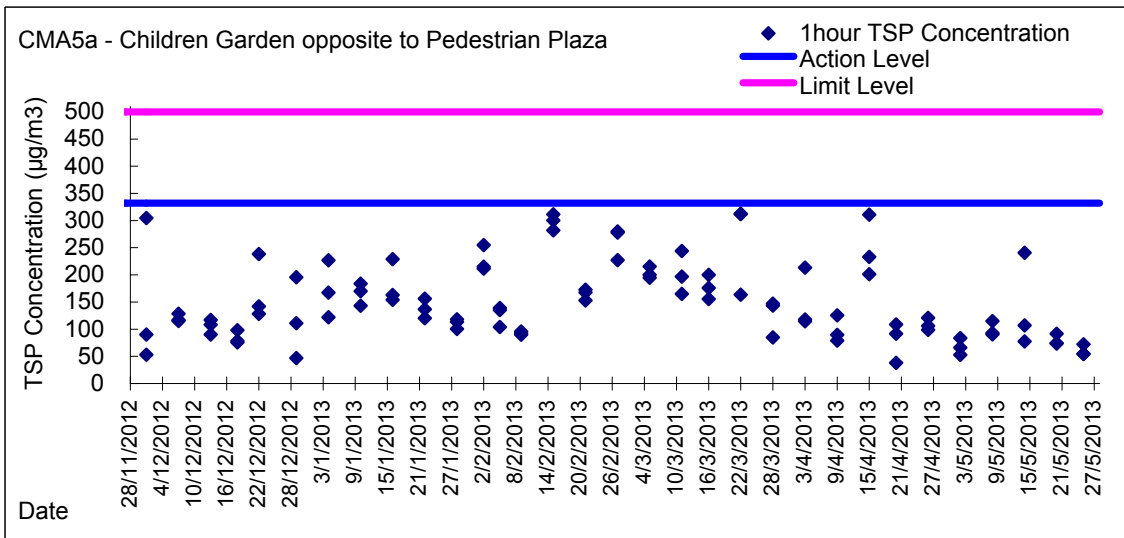

Graphic Presentation of 1 hour TSP Result

Graphic Presentation of 1 hour TSP Result

Graphic Presentation of 24 hour TSP Result

Graphic Presentation of 24 hour TSP Result